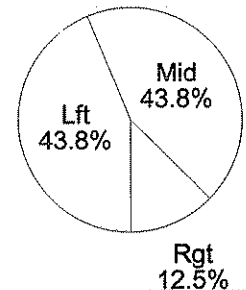

Scoring Locations

By Period	FG	FGA	FG%	3Pt	3PA	3P%	FT	FTA	FT%	PTS	ORB	DRB	TR	PF	AST	TO	BS	ST	P/S
1st Period	3	8	37.5	1	2	50.0	3	8	37.5	10	3	3	6	4	1	3	0	0	0.83
2nd Period	4	11	36.4	0	1	0.00	1	4	25.0	9	2	7	9	1	3	3	0	1	0.69
3rd Period	4	14	28.6	1	2	50.0	4	6	66.7	13	6	4	10	3	2	1	0	1	0.76
4th Period	5	13	38.5	0	4	0.00	2	5	40.0	12	1	5	6	9	1	1	0	1	0.80
Game	16	46	34.8	2	9	22.2	10	23	43.5	44	12	19	31	17	7	8	0	3	0.77

Scoring Breakdown