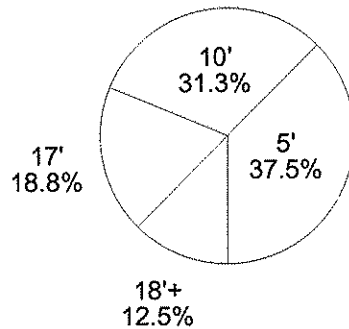

University of Kentucky Basketball - TEAM SHOT CHART for the Lady Raiders
Hart County Lady Raiders vs. West Carter Lady Comets
DATE: 03/24/2000 TIME: 7:00 pm SITE: Girls' Sweet 16, McBrayer Arena-Richmond, KY

Shot Summary	M/A	%	PTS
3Pt FG	2/9	22.2%	6
2Pt FG	14/37	37.8%	28
Layups - L	2/2	100.0%	4
Layups - R	2/4	50.0%	4
Dunks	0/0	0.0%	0
Putbacks	2/4	50.0%	4
Overall Shooting	16/46	34.8%	34
Free Throws	10/23	43.5%	10
Total Points			44

By Period	FG	FGA	FG%	3Pt	3PA	3P%	FT	FTA	FT%	PTS	ORB	DRB	TR	PF	AST	TO	BS	ST	P/S
1st Period	3	8	37.5	1	2	50.0	3	8	37.5	10	3	3	6	4	1	3	0	0	0.83
2nd Period	4	11	36.4	0	1	0.00	1	4	25.0	9	2	7	9	1	3	3	0	1	0.69
3rd Period	4	14	28.6	1	2	50.0	4	6	66.7	13	6	4	10	3	2	1	0	1	0.76
4th Period	5	13	38.5	0	4	0.00	2	5	40.0	12	1	5	6	9	1	1	0	1	0.80
Game	16	46	34.8	2	9	22.2	10	23	43.5	44	12	19	31	17	7	8	0	3	0.77

Scoring Breakdown

Scoring Range