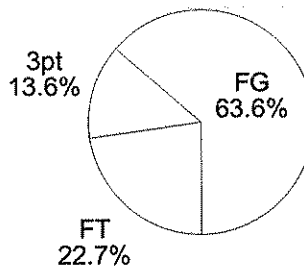

Shot Summary	M/A	%	PTS
3Pt FG	2/9	22.2%	6
2Pt FG	14/37	37.8%	28
Layups - L	2/2	100.0%	4
Layups - R	2/4	50.0%	4
Dunks	0/0	0.0%	0
Putbacks	2/4	50.0%	4
Overall Shooting	16/46	34.8%	34
Free Throws	10/23	43.5%	10
Total Points			44

Scoring Distribution