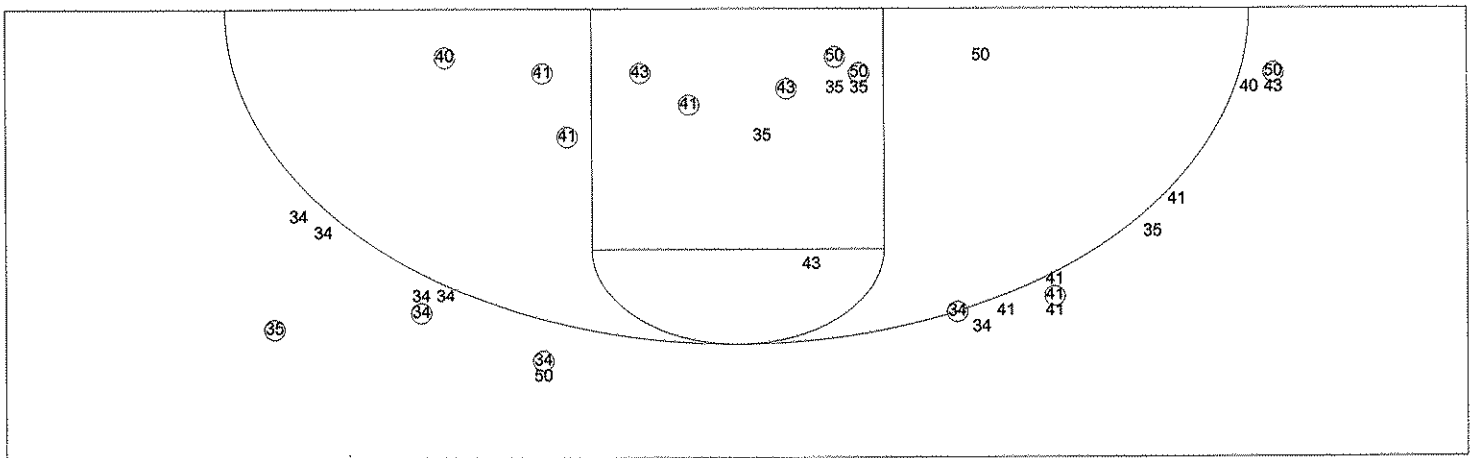

Scoring Distribution

Scoring Locations

University of Kentucky Basketball - TEAM SHOT CHART for the Lady Comets
Hart County Lady Raiders vs. West Carter Lady Comets
DATE: 03/24/2000 TIME: 7:00 pm SITE: Girls' Sweet 16, McBrayer Arena-Richmond, KY